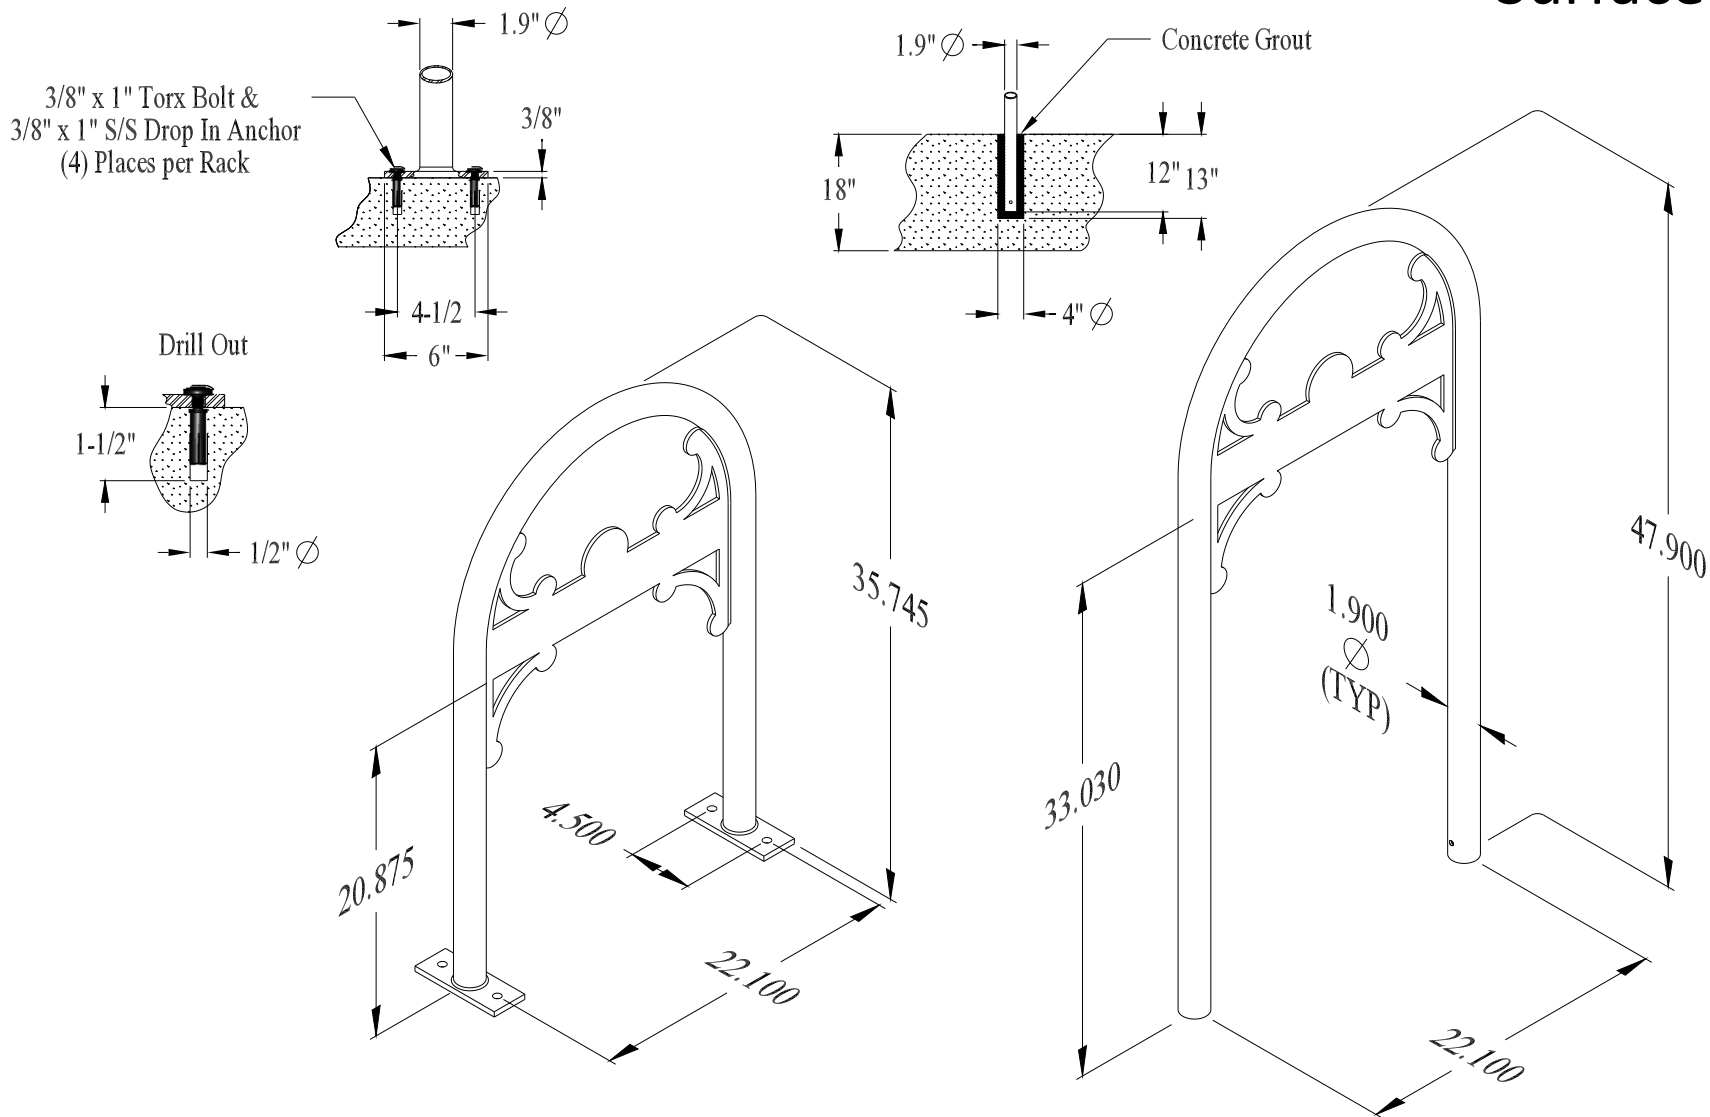

In Ground #12108
Surface #12180

Vintage {Pearl} Racks
Surface Mount / In Ground Mount

SURFACE MOUNT

IN GROUND MOUNT

In Ground #12108
Surface #12180

Vintage {Pearl} Racks
Surface Mount / In Ground Mount {Dims}